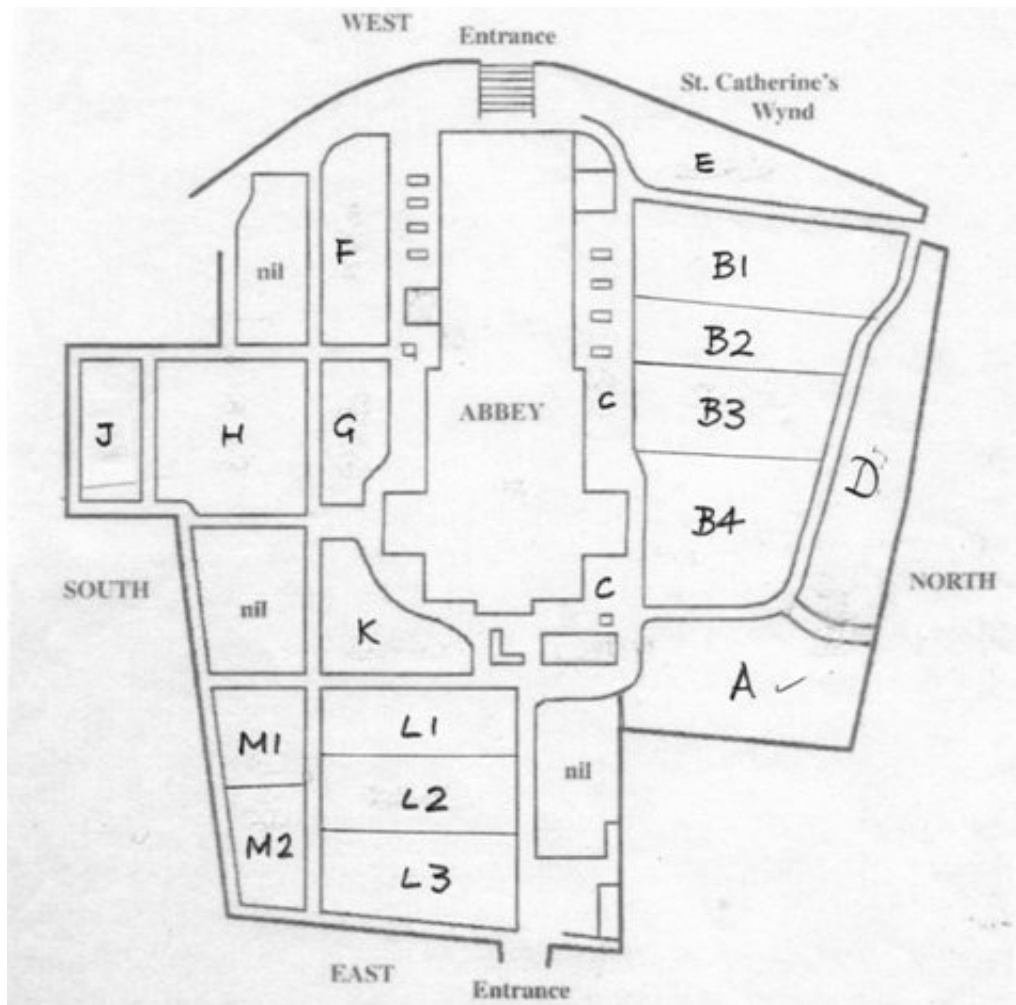

Several of the street names in the list no longer exist. Downieville Crescent was a row of houses on the eastern side of the foot of Townhill Road. Woodhead Street is now the northern section of Chalmers Street. Reform Street is now the eastern section of Carnegie Drive. James Place was the section of Pittencrieff Street west of William Street.

The locations of the lairs are marked on this plan of the Graveyard. There are two gaps in the numbering sequence which cover the two 'free' or 'strangers' burial areas, marked 'nil' on the plan.

F 1 – 148	G 149 – 232	H 479 – 684	J 1789 – 1848
K 233 – 338	L 1168 – 1581	M 965 – 1167	